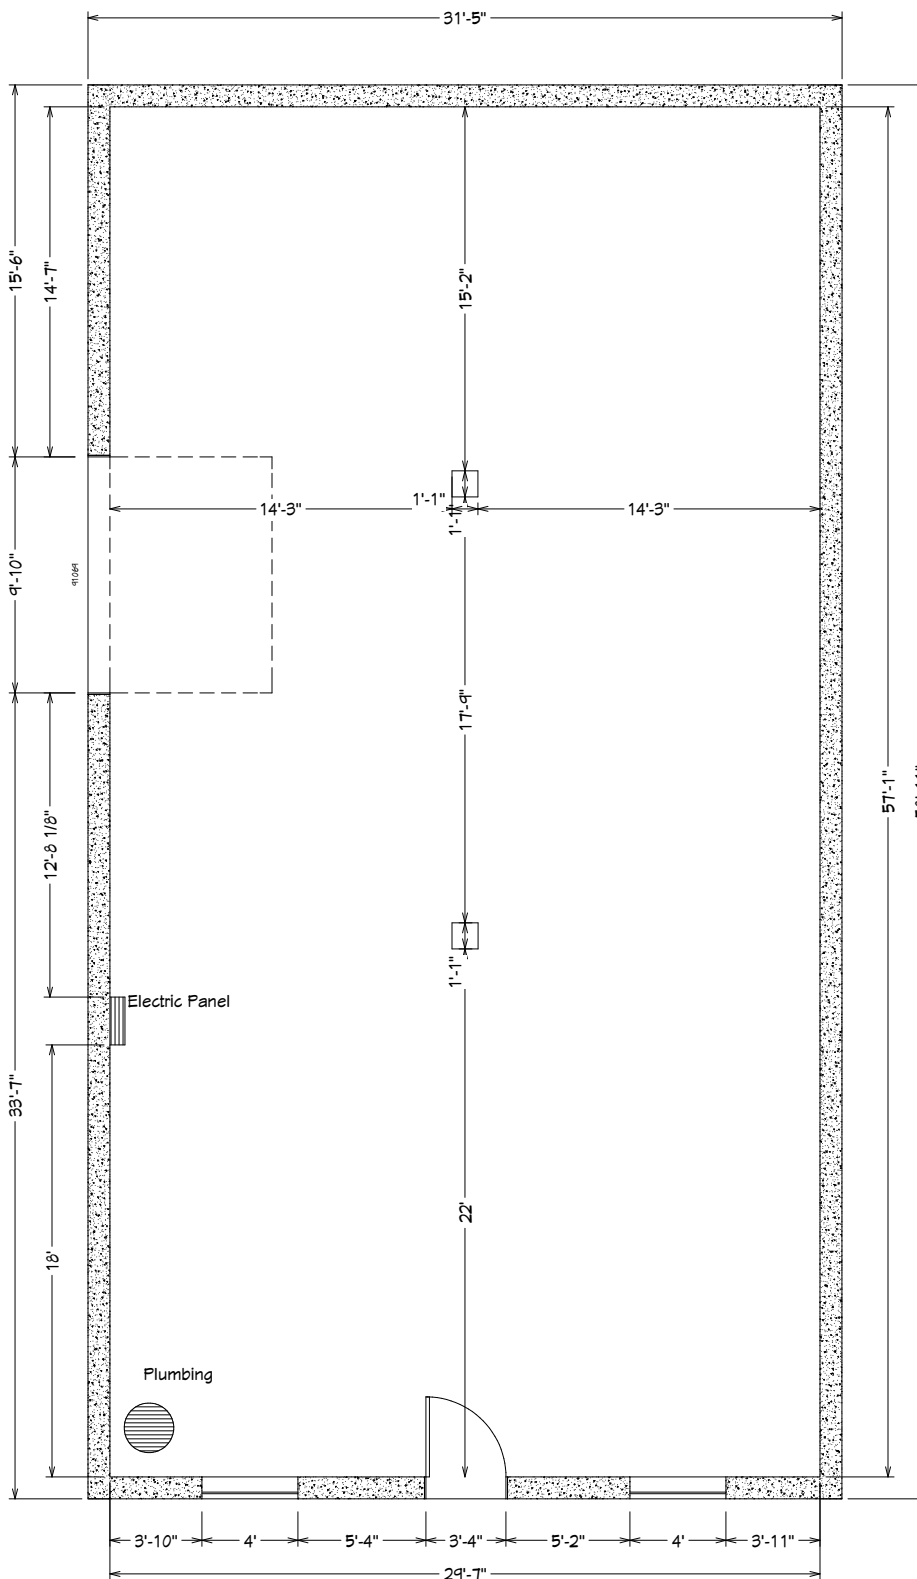

2638 Lynch Street, St. Louis, MO 63118

Estimate - All measurements are deemed reliable but cannot be guaranteed.

LIVING AREA
~1851 sq ft